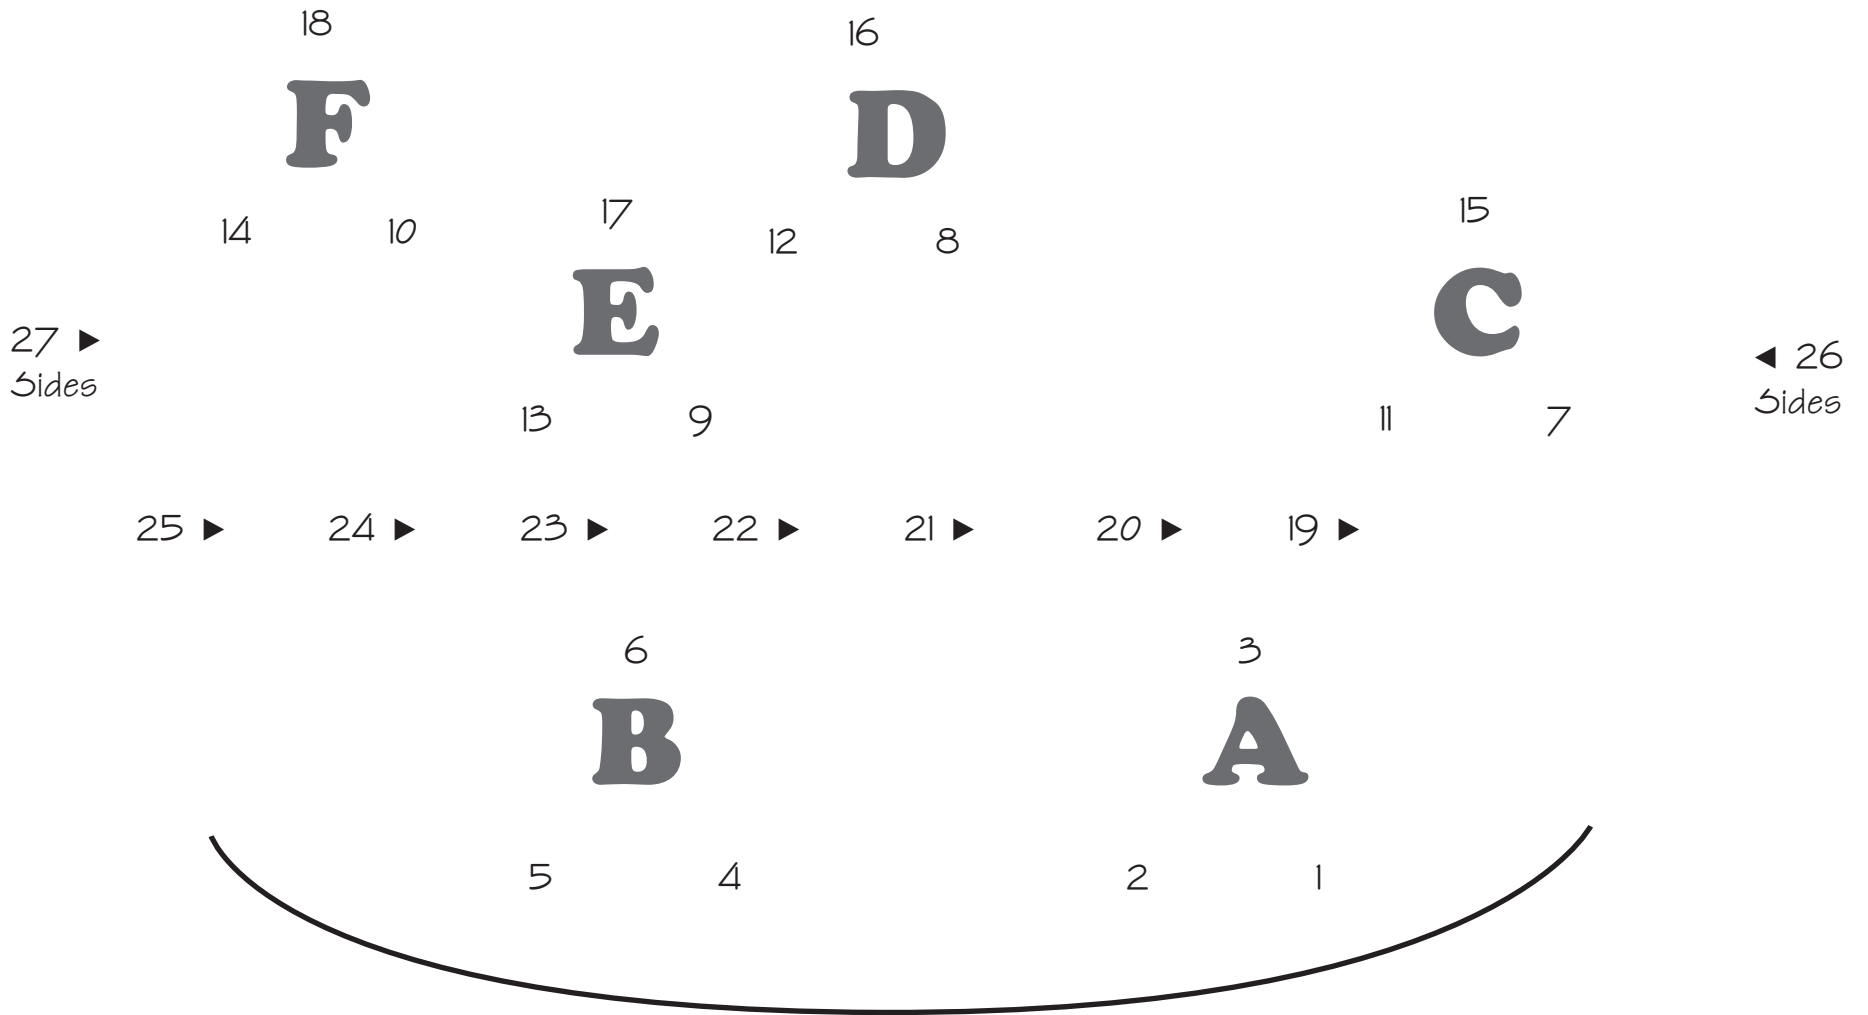

Cyc Wash: 28

**Foxhole** "Cheat Sheet"  
Lighting Designer  
Kade Mendelowitz